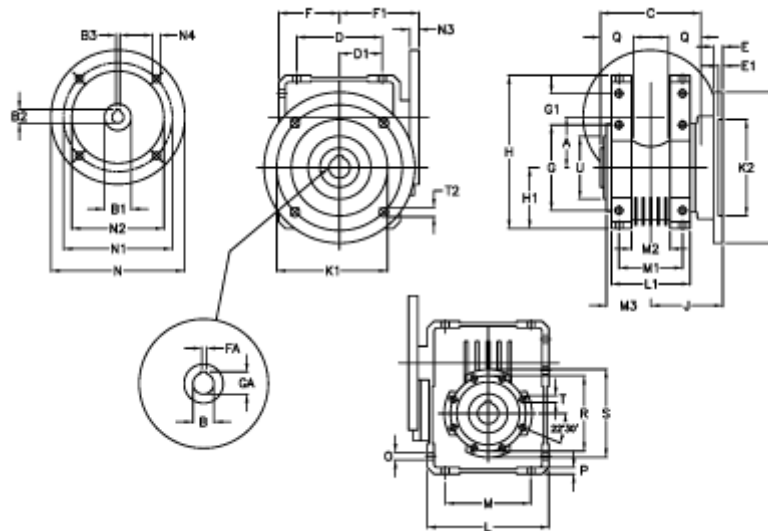

Article number: 392208602353036

Description: Worm Gear with Torque Limiter
W86 L2-UFC-23-P80 B5

Measures

A = 86.90	E = 15	H = 245.5	M = 144	N4 = 11,5	U = 110
B = 35	E1 = 6	H1 = 100.0	M1 = 101	O = 11.5	
B1 E7 = 19	F = 100	J = 110.5	M2 = 57	P = 11	
B2 = 21.8	F1 = 128	K = 210	M3 = 64.5	Q = 45	
B3 H9 = 6	FA = 10	K1 = 176	N = 200	R = 130	
C = 140	G = 144	K2 = 152	N1 = 165	S = 150	
D = 144.0	G1 = 45.5	L = 200	N2 = 130	T = M10x18	
D1 = 72.0	GA = 38.3	L1 = 125	N3 = 12.0	T2 = 12.5	